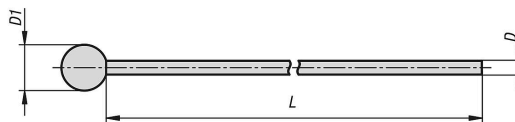

Item description/product images

Description

Material:

Stainless steel 1.4401.

Version:

Bright.

Note:

The wire cable with end piece is a replacement part for the indexing plungers with remote actuation 03096-10.

Accessory:

Traction sleeve with inner tube 03096-20.

End sleeve 03096-25.

Setscrew 03096-30.

Screw nipple 03096-35.

Hex nut 07212.

Drawings

Overview of items

Order No.	Main material	Steel key	D	D1	L
03096-15-10210X1200	stainless steel	1.4401	1	3	1200
03096-15-10210X3200	stainless steel	1.4401	1	3	3200
03096-15-10210X5200	stainless steel	1.4401	1	3	5200
03096-15-10215X1200	stainless steel	1.4401	1,5	5	1200
03096-15-10215X3200	stainless steel	1.4401	1,5	5	3200
03096-15-10215X5200	stainless steel	1.4401	1,5	5	5200