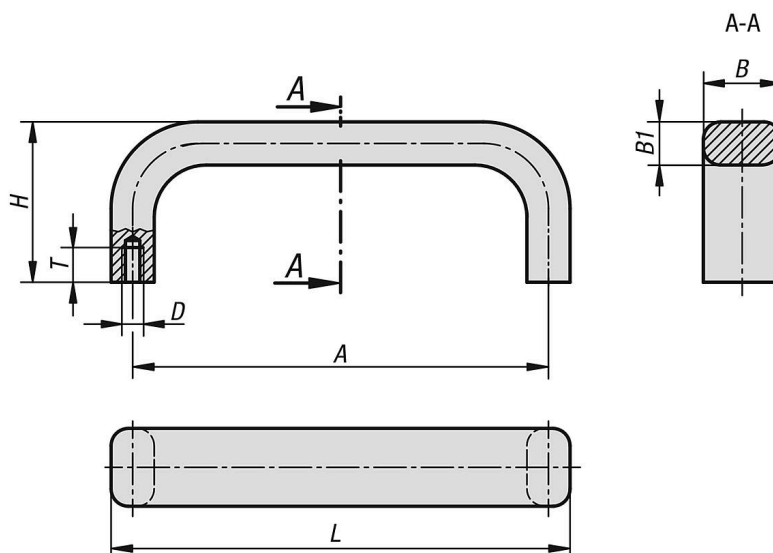

Item description/product images

Description

Material:

Aluminium.

Version:

Matt-finished, anodised black or natural tone.

Note for ordering:

Fastening screws included.

Assembly:

From the rear.

Drawings

Overview of items

Pull handles

| Order No. | Colour | A | B | B1 | D | H | L | T | Load capacity N |
|-----------------|------------------|-----|----|----|----|----|-----|----|-----------------|
| 06929-10-055053 | natural anodised | 55 | 12 | 8 | M5 | 29 | 63 | 10 | 750 |
| 06929-10-088053 | natural anodised | 88 | 12 | 8 | M5 | 29 | 96 | 10 | 750 |
| 06929-10-100053 | natural anodised | 100 | 12 | 8 | M5 | 39 | 108 | 10 | 750 |
| 06929-10-120053 | natural anodised | 120 | 15 | 10 | M5 | 39 | 130 | 10 | 750 |
| 06929-10-180053 | natural anodised | 180 | 15 | 10 | M5 | 39 | 190 | 10 | 750 |
| 06929-10-235053 | natural anodised | 235 | 15 | 10 | M5 | 39 | 245 | 10 | 750 |
| 06929-10-055051 | black anodised | 55 | 12 | 8 | M5 | 29 | 63 | 10 | 750 |
| 06929-10-088051 | black anodised | 88 | 12 | 8 | M5 | 29 | 96 | 10 | 750 |
| 06929-10-100051 | black anodised | 100 | 12 | 8 | M5 | 39 | 108 | 10 | 750 |
| 06929-10-120051 | black anodised | 120 | 15 | 10 | M5 | 39 | 130 | 10 | 750 |
| 06929-10-180051 | black anodised | 180 | 15 | 10 | M5 | 39 | 190 | 10 | 750 |
| 06929-10-235051 | black anodised | 235 | 15 | 10 | M5 | 39 | 245 | 10 | 750 |